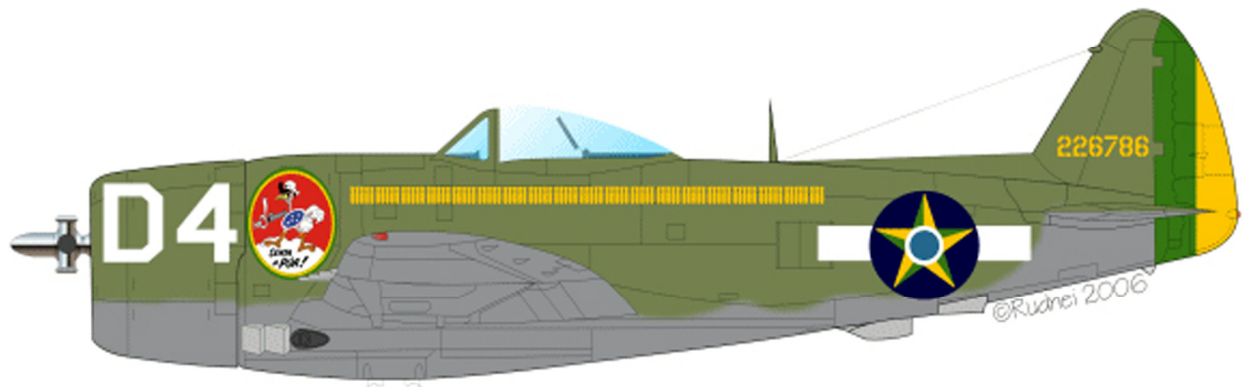

# DESIGN J&B

*Paper Models Studio*

**BRAZILIAN  
AIRPLANES**

13

## Republic P47D Thunderbolt

**March/2010**

**BRAZILIAN AIR FORCE**

**1/50  
SCALE**

WIRE 0.5 mm x2

15 L

16 R

16 L